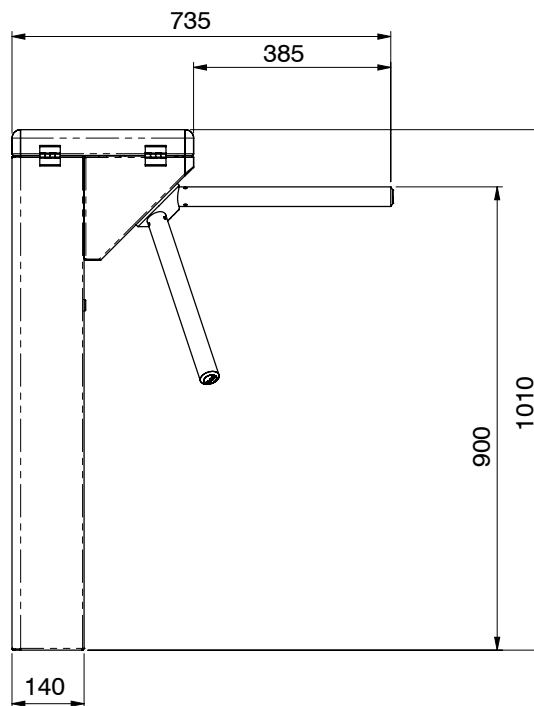

Dimensions

The showed dimensions are FOCA's model standard, other dimensions can be available according to customer's need.

FEG-500

**BLOCK
PEDESTAL**

FOCA[®]
SMART MOBILITY